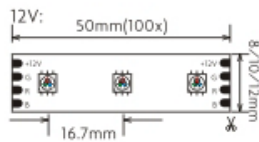

RGB Series

Flexible led strip

FOCUS ON LED STRIP LIGHTING

- HIGH CRI LED
- COLOR CONSISTENCY
- HIGH EFFICACY
- COLOR PURITY

5050

60LEDs/m 14.4w/m

| | | | | |
|---------------|---------------------|-------------------|--------------------|----------------------|
| Nano cased | silicone dropped | silicone cased | silicone poured | silicone enclosed |
| | | | | |
| 2mm | 2.3mm | 3mm | 4.2mm | 4mm |
| IP20/IP62 | IP65 | IP66 | IP67 | IP68 |

| | | |
|--------------|--------------------------------|-----------|
| Low Decay | Long Lifespan >35000 hrs | 3 YEAR |
|--------------|--------------------------------|-----------|

| Part No. | LED/m | Volt(DC) | CRI (Ra) | Color | Power ± 5% | lm/m ± 5% | IPXX |
|---------------------------|-------|------------|----------|----------|------------|-----------|------|
| LC60-N5050-RGB-12/24-IP20 | 60 | 12V 24V | | RGB 3in1 | 14.4W/M | | IP20 |
| LC60-W5050-RGB-12/24-IP65 | | | | | | | IP65 |
| LC60-W5050-RGB-12/24-IP66 | | | | | | | IP66 |
| LC60-W5050-RGB-12/24-IP67 | | | | | | | IP67 |
| LC60-W5050-RGB-12/24-IP68 | | | | | | | IP68 |